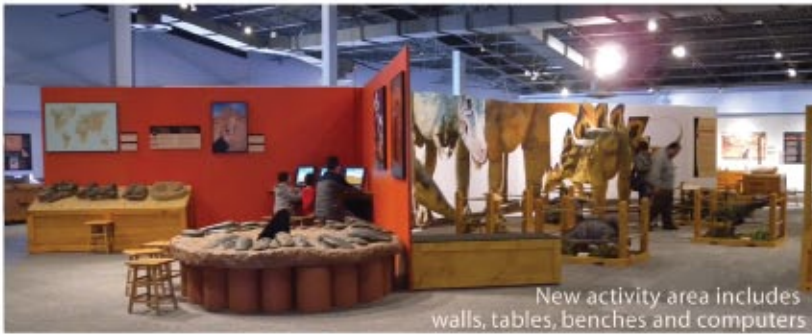

with COSTUMES

- Dress up like an Oviraptor or a Titanosaur
- Children and adult sizes make it fun for everyone!

DINO BONE PUZZLE

- Assemble a leg bone in its protective field jacket

New activity area includes walls, tables, benches and computers

HATCHLING READING CORNER

- Egg shaped chairs to sit while reading about Dinosaurs. Selection of books including the latest children's book by Robert T. Bakker and Luis Rey

COMPUTER GAMES

- Eight educational computer games including :
Dino Word Search, Paint Shop, and Fossil Hangman